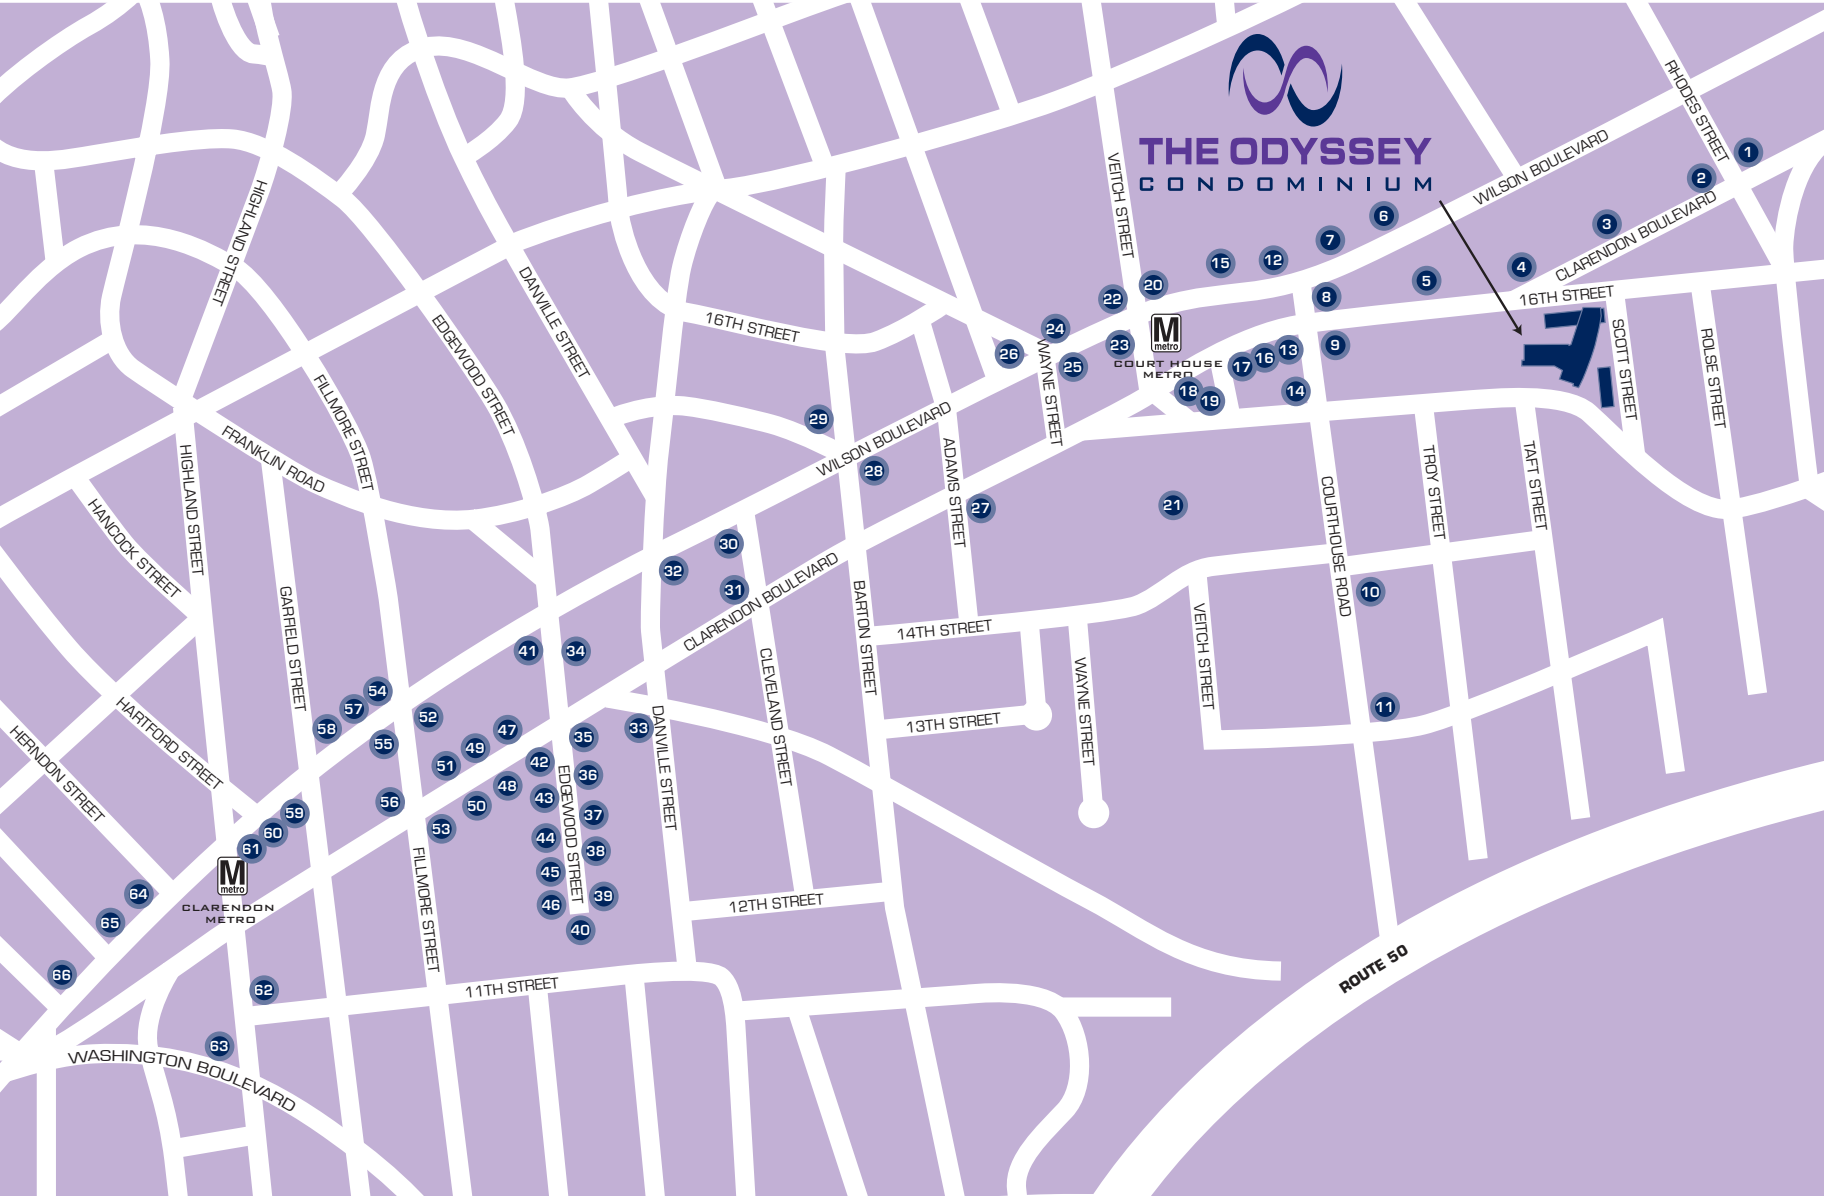

Lookaround

lookaround

1. Exxon
2. Il Radicchio
3. Hollywood Video
4. Taco Bell
5. Wachovia
6. Gua Rapo
7. US Post Office
8. Wendy's
9. Office Depot
10. Highland Cleaners/
Shoe Repair
11. Hilton Garden Inn
12. Ireland's Four Courts
13. Summer's
14. Jerry's
15. Brooklyn Bagel
16. Boston Market
17. Cosi
18. CVS
19. SunTrust
20. Olsson's
21. AMC Movie Theater
22. Euro Market
23. BB&T
24. Quiznos
25. The UPS Store
26. Listrani's
27. Kinko's
28. Papa John's
29. Java Coffee House
30. Shoefly
31. Riggs Bank
32. aka Spot
33. Starbucks
34. Whole Foods
35. Pottery Barn
36. Williams-Sonoma
37. The Apple Store
38. Ann Taylor Loft
39. South Moon Under
40. Barnes & Noble
41. IOTA Club & Café
42. Crate & Barrel
43. Ben & Jerry's
44. Jos A. Bank
45. Bertucci's
46. Big Bowl
47. Baja Fresh
48. Container Store
49. All About Jane
50. Washington
Sports Club
51. Best Cellars
52. Whitlow's on Wilson
53. Harry's Tap Room
54. Faccia Luna
55. La Tasca
56. Cheesecake Factory
57. Lazy Sundae
58. Mexicali Blues
59. Little Viet Garden
60. Red Hot & Blue
61. Hard Times Café
62. Clarendon Grill
63. Mr. Days
64. Hope Key
65. Café Dalat
66. Clarendon Ballroom

THE ODYSSEY
CONDOMINIUM